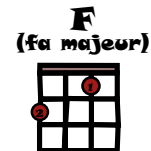

A message to you Rudy - The Specials

108 bpm - 1979 - tona Originale

Intro : **C C F G** 4x

C Stop your messin' around **C** **F** **G** Oooh, Oooh,

C Better think of your future, **C F G** Oooh, Oooh,

C Time you straightened right out, creat n' problems in town..... **C C F G** Oooh, Oooh,

refrain

C C Ru-dy, **F** a message to you **G**
C C F Ru-dy, a message to you **G**

Riff

Interlude x2 : **C C F G**

C Stop your foolin' around, **C F G** Oooh, Oooh,

C Time you straightened right out, **C F G** Oooh, Oooh,

C Better think of your future, or else you'll

G C C F G wind up in jail....., Oooh, Oooh, Oooh